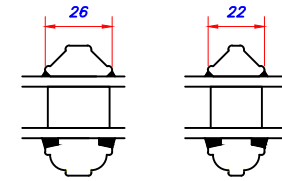

VERTICAL SECTION OF WINDOW

HORIZONTAL SECTION OF WINDOW

**Fenea.**  
BEAUTIFULLY MADE WINDOWS & DOORS

Flush 58/84 inc Fenea head drip,  
160mm cill, standard vent.