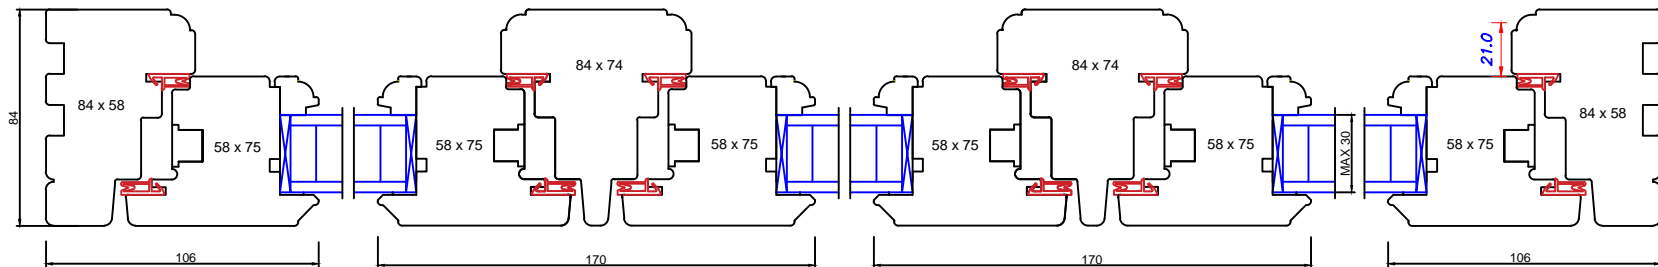

VERTICAL SECTION OF WINDOW

HORIZONTAL SECTION OF WINDOW

**Fenea.**  
BEAUTIFULLY MADE WINDOWS & DOORS

Flush 58/84 inc Fenea head drip,  
160mm cill, standard vent.