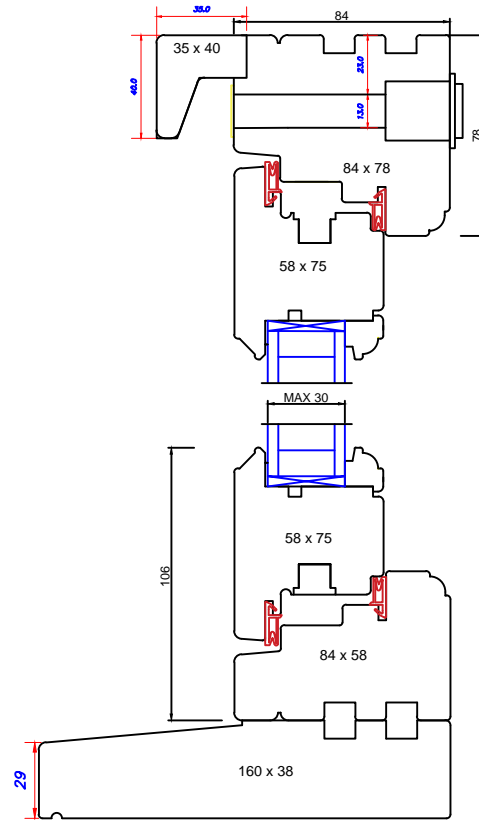

VERTICAL SECTION OF WINDOW

HORIZONTAL SECTION OF WINDOW

**Fenea.**  
BEAUTIFULLY MADE WINDOWS & DOORS

Flush 58/84 inc Fenea head drip,  
160mm cill, standard vent.