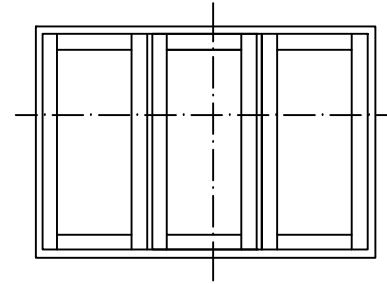

VERTICAL SECTION OF WINDOW

HORIZONTAL SECTION OF WINDOW

**Fenea.**  
BEAUTIFULLY MADE WINDOWS & DOORS

Flush 58/84 inc Fenea head drip,  
160mm cill, standard vent.