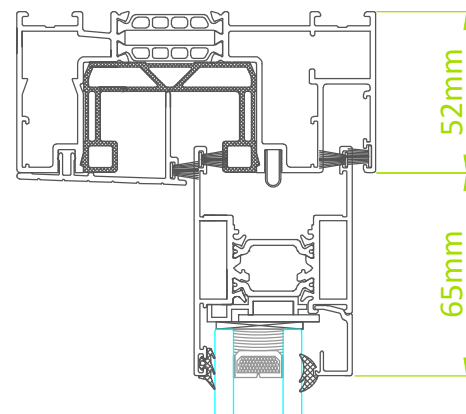

Sliding Door

Twin Track Section Detail

Section B-B - Side Jamb

65mm

225mm

Section A-A - Head and Footing

Fenea.
BEAUTIFULLY MADE WINDOWS & DOORS

Sales Enquires: sales@fenea.co.uk