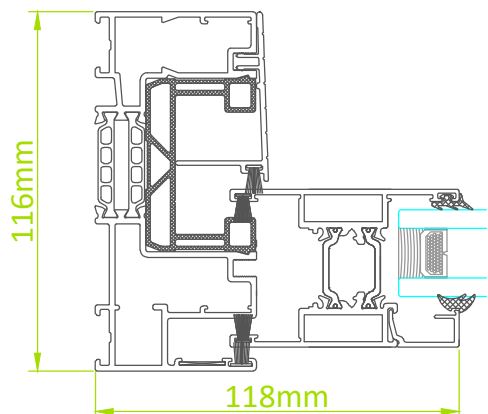

Sliding Door

Twin Track Section Detail

Section B-B - Side Jamb

65mm

225mm

Section A-A - Head and Footing

Fenea.
BEAUTIFULLY MADE WINDOWS & DOORS

Sales Enquires: sales@fenea.co.uk