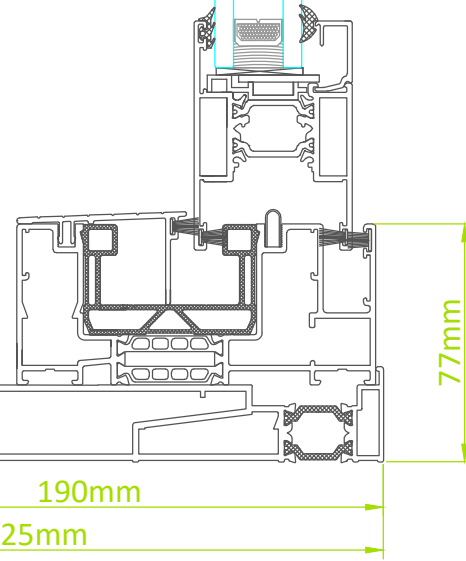

Sliding Door

Twin Track Section Detail

Section B-B - Side Jamb

65mm

225mm

Section A-A - Head and Footing

Fenea.
BEAUTIFULLY MADE WINDOWS & DOORS

Sales Enquires: sales@fenea.co.uk