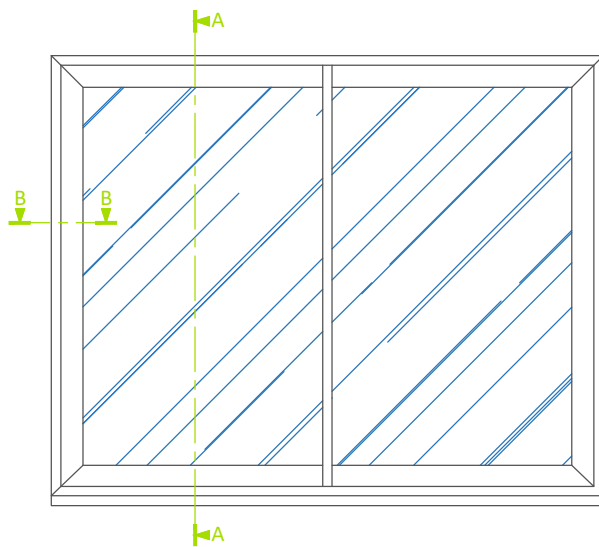

Sliding Door

Twin Track Section Detail

Section B-B - Side Jamb

65mm

225mm

Section A-A - Head and Footing

Fenea.
BEAUTIFULLY MADE WINDOWS & DOORS

Sales Enquires: sales@fenea.co.uk