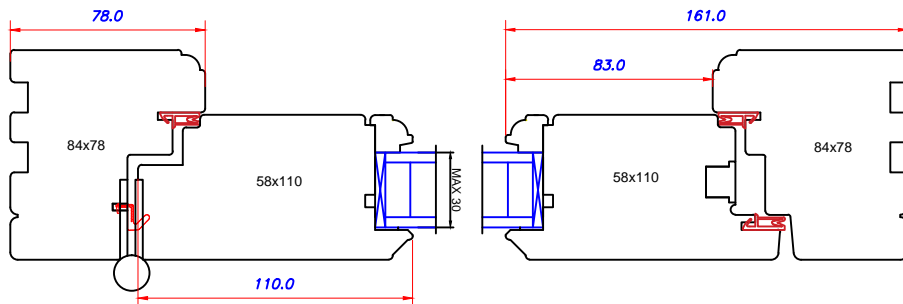

VERTICAL SECTION OF WINDOW

HORIZONTAL SECTION OF WINDOW

French Door 58/84 outside  
with Weser and cill 160x38