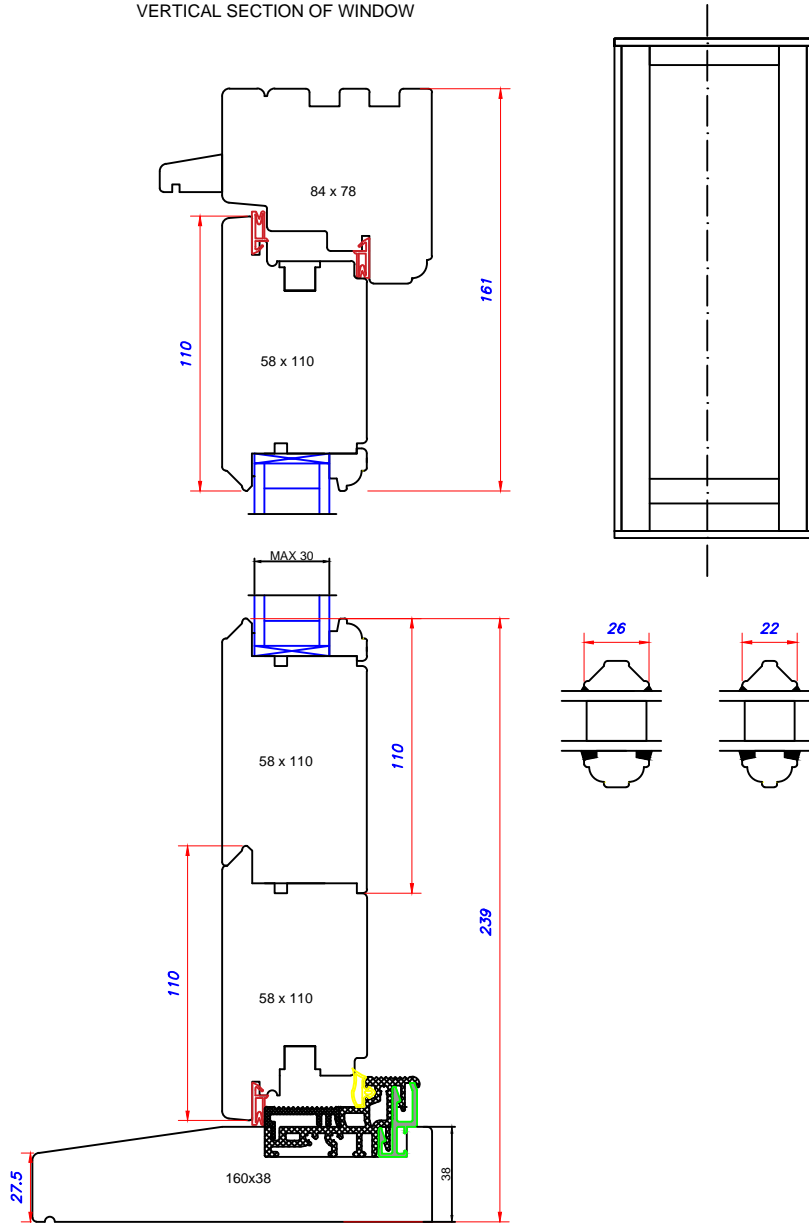

VERTICAL SECTION OF WINDOW

HORIZONTAL SECTION OF WINDOW

French Door 58/84 outside  
with Weser and cill 160x38