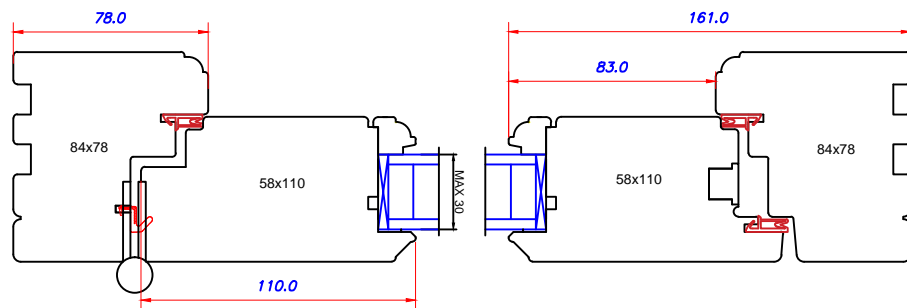

VERTICAL SECTION OF WINDOW

HORIZONTAL SECTION OF WINDOW

French Door 58/84 outside  
with Exitex and cill 160x38