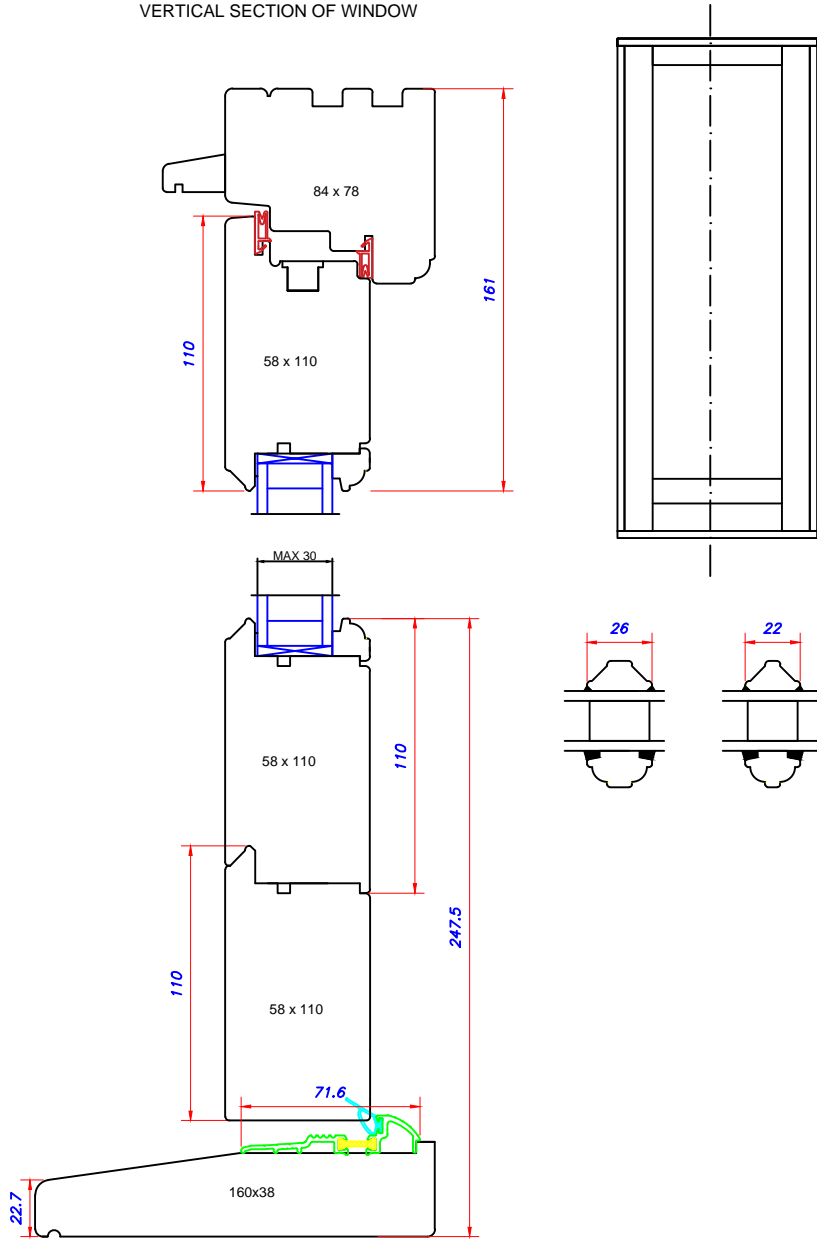

VERTICAL SECTION OF WINDOW

HORIZONTAL SECTION OF WINDOW

French Door 58/84 outside  
with Exitex and cill 160x38