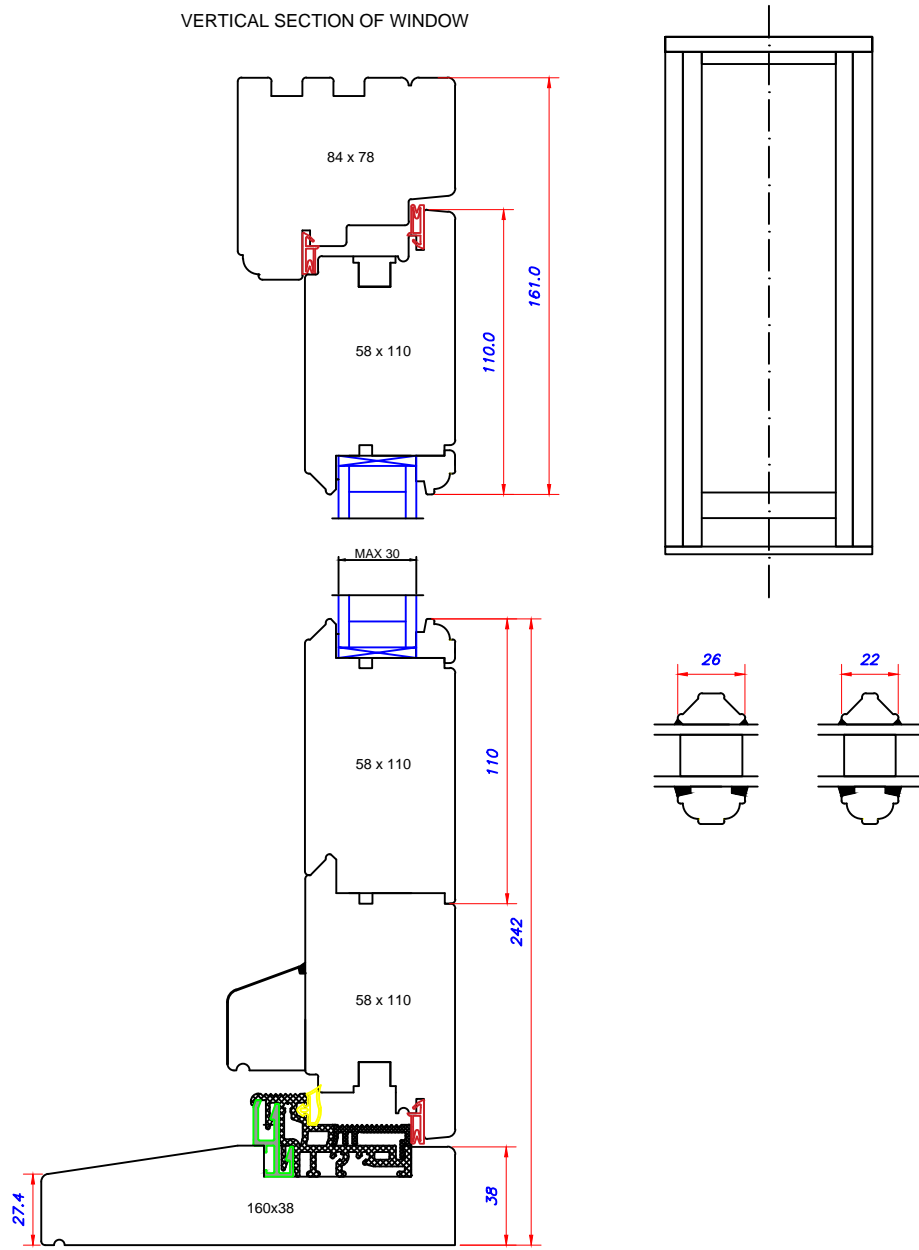

VERTICAL SECTION OF WINDOW

HORIZONTAL SECTION OF WINDOW

French Door 58/84 inside
with Weser and cill 160x38