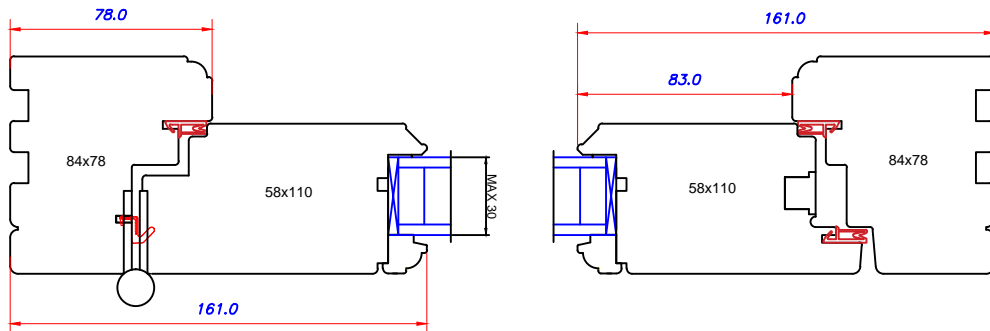

VERTICAL SECTION OF WINDOW

HORIZONTAL SECTION OF WINDOW

French Door 58/84 inside
with Weser and cill 160x38