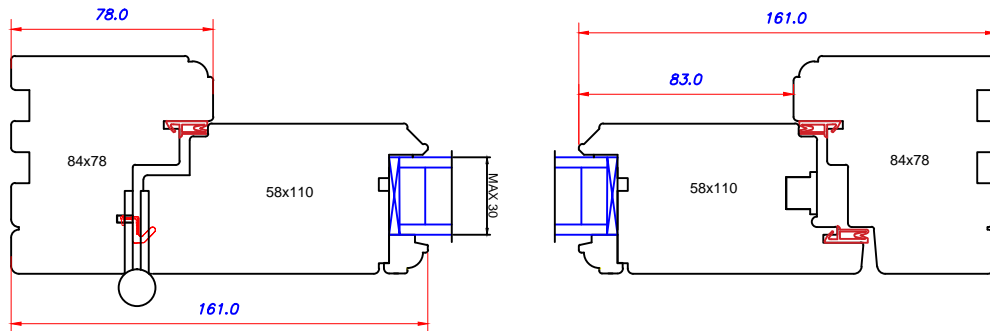

VERTICAL SECTION OF WINDOW

HORIZONTAL SECTION OF WINDOW

French Door 58/84 inside
with Exitex and cill 160x38