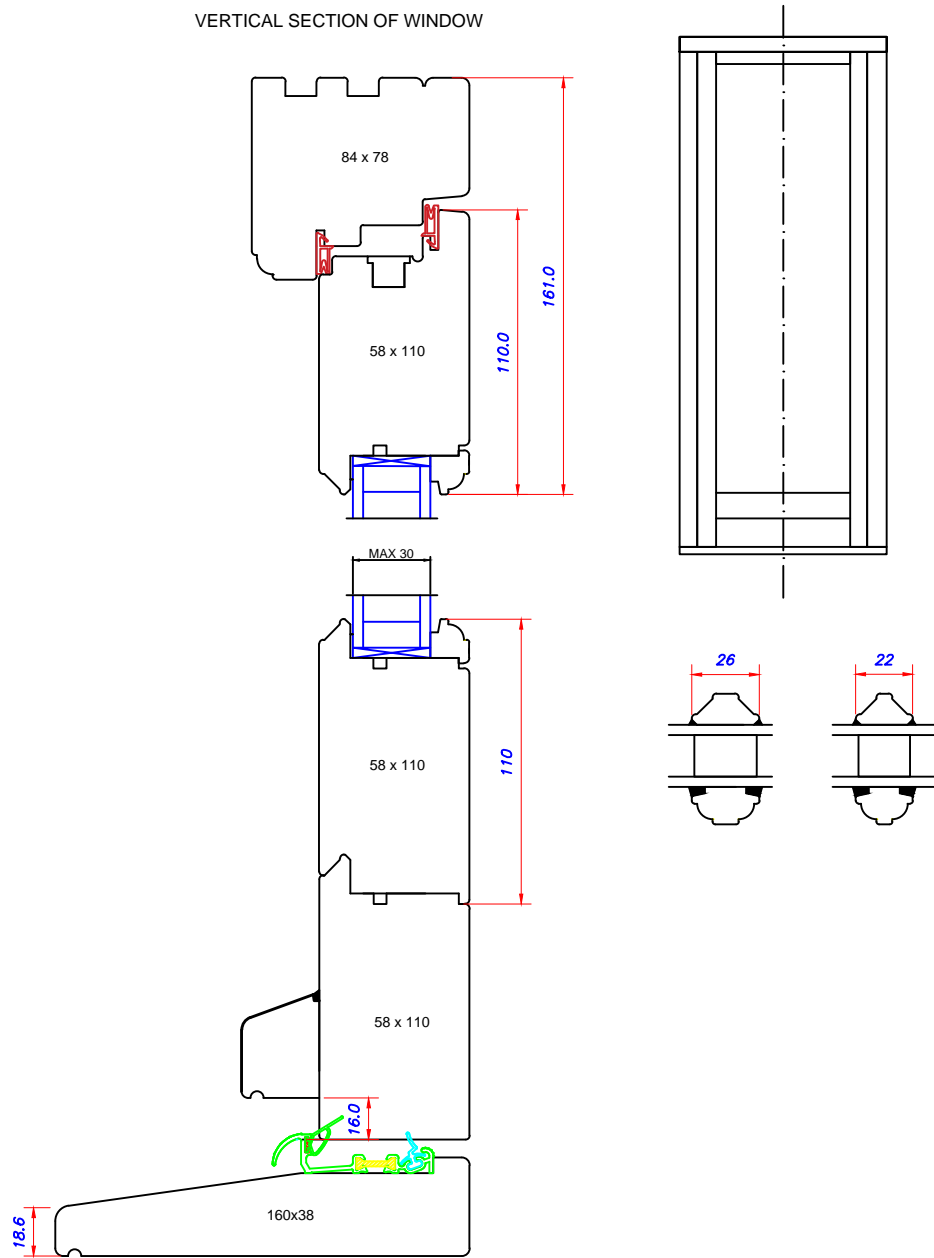

VERTICAL SECTION OF WINDOW

HORIZONTAL SECTION OF WINDOW

French Door 58/84 inside
with Exitex and cill 160x38