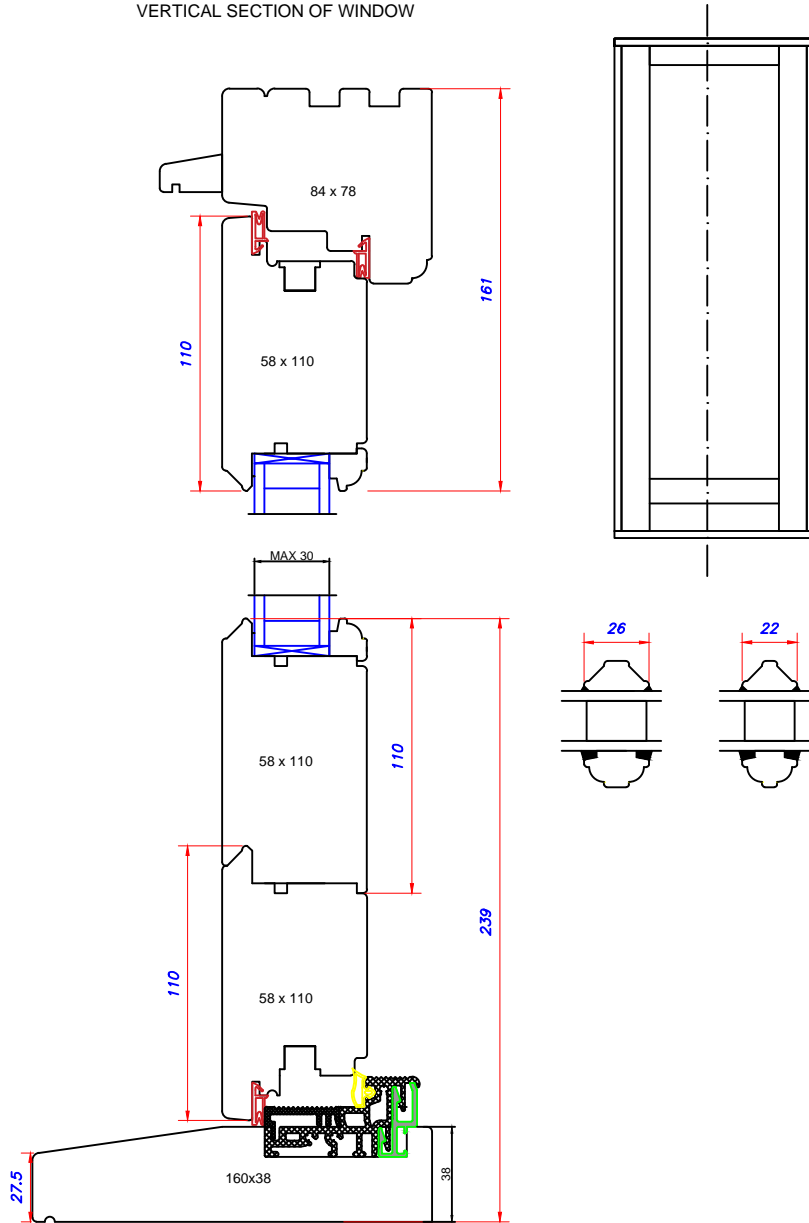

VERTICAL SECTION OF WINDOW

HORIZONTAL SECTION OF WINDOW

Door 58/84 outside
with Weser and cill 160x38