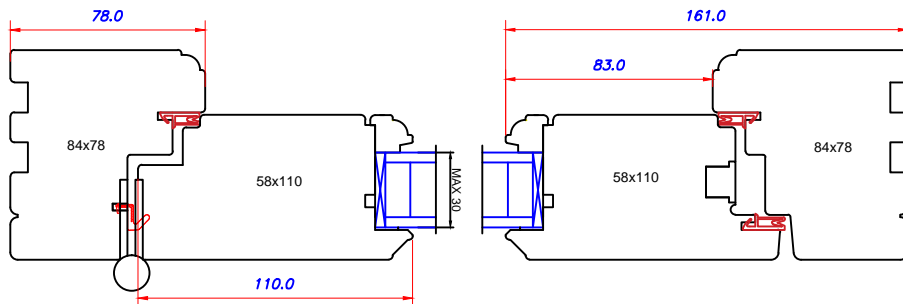

VERTICAL SECTION OF WINDOW

HORIZONTAL SECTION OF WINDOW

Door 58/84 outside
with Weser and cill 160x38