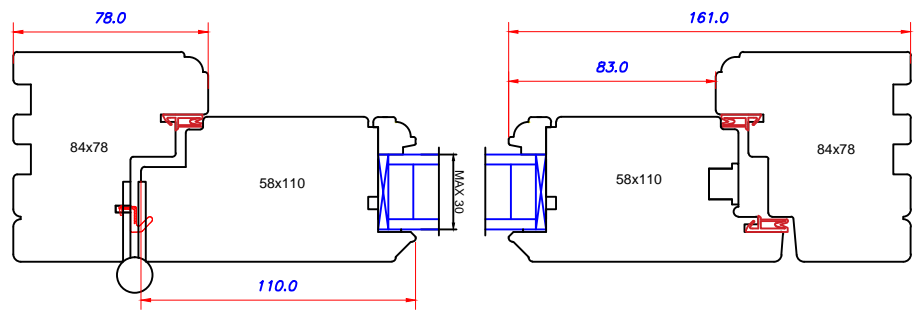

VERTICAL SECTION OF WINDOW

HORIZONTAL SECTION OF WINDOW

Door 58/84 outside
with Exitex and cill 160x38