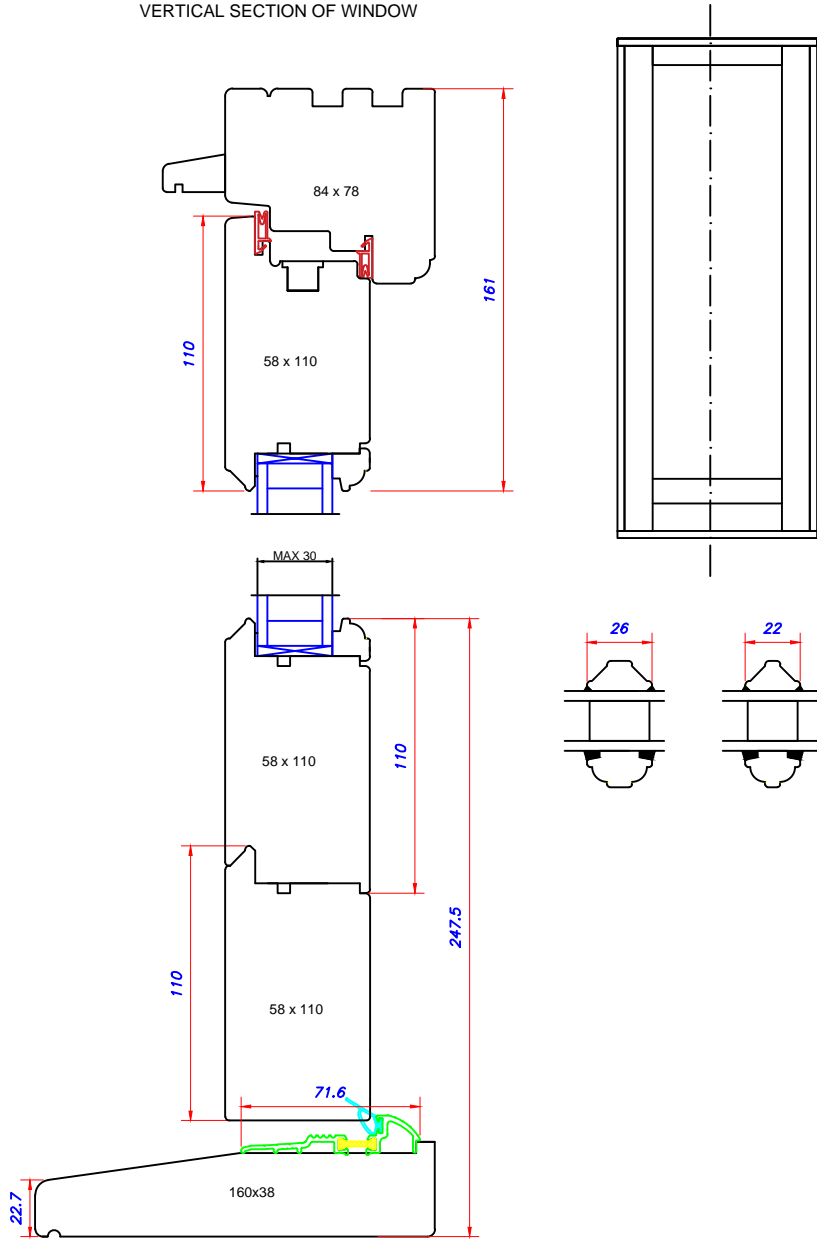

VERTICAL SECTION OF WINDOW

HORIZONTAL SECTION OF WINDOW

Door 58/84 outside
with Exitex and cill 160x38