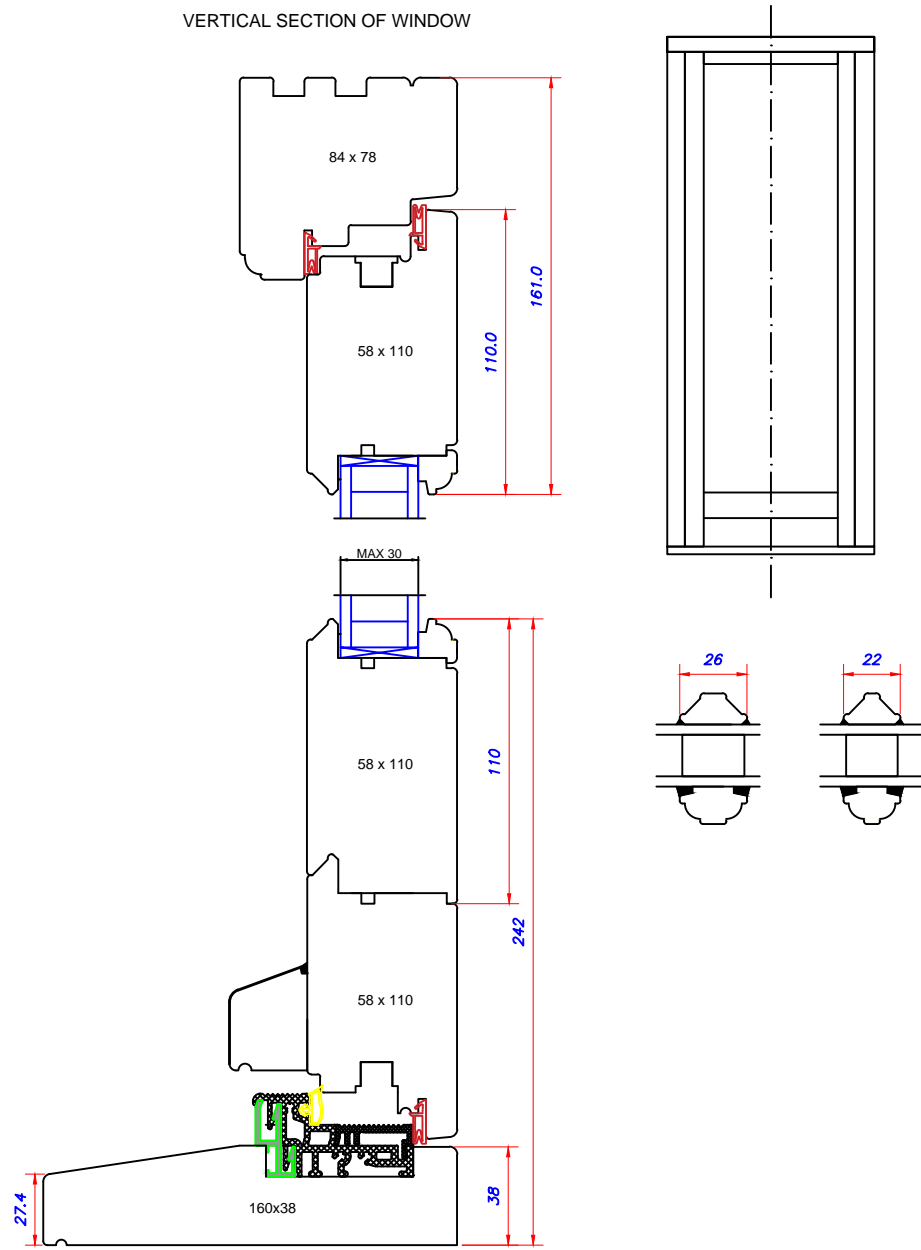

VERTICAL SECTION OF WINDOW

HORIZONTAL SECTION OF WINDOW

Door 58/84 inside
with Weser and cill 160x38