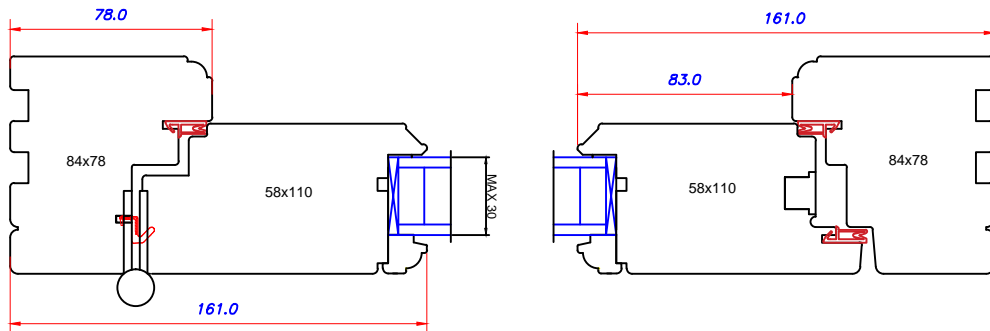

VERTICAL SECTION OF WINDOW

HORIZONTAL SECTION OF WINDOW

Door 58/84 inside
with Weser and cill 160x38