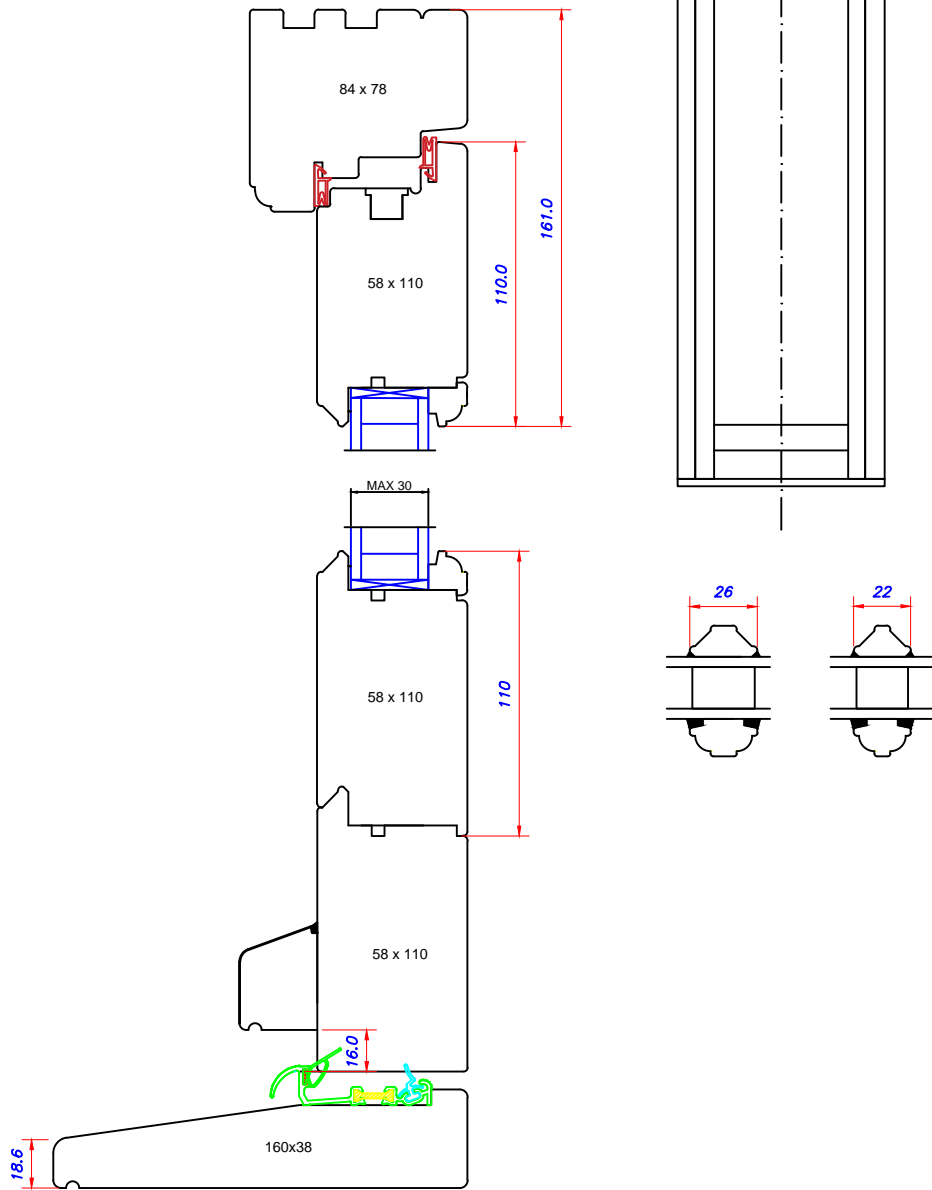

VERTICAL SECTION OF WINDOW

HORIZONTAL SECTION OF WINDOW

Door 58/84 inside  
with Exitex and cill 160x38