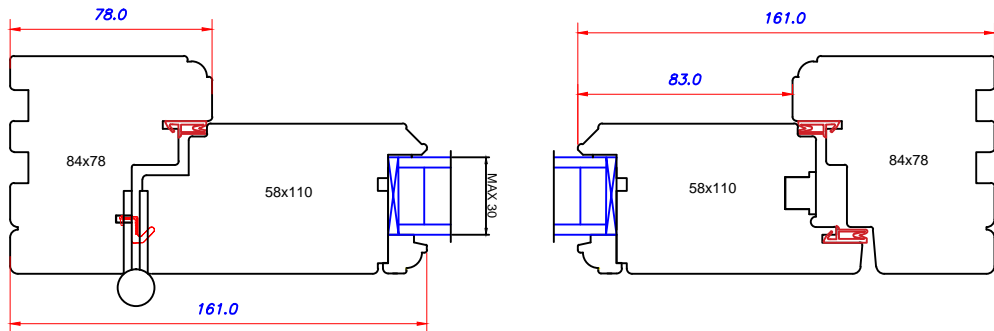

VERTICAL SECTION OF WINDOW

HORIZONTAL SECTION OF WINDOW

Door 58/84 inside  
with Exitex and cill 160x38